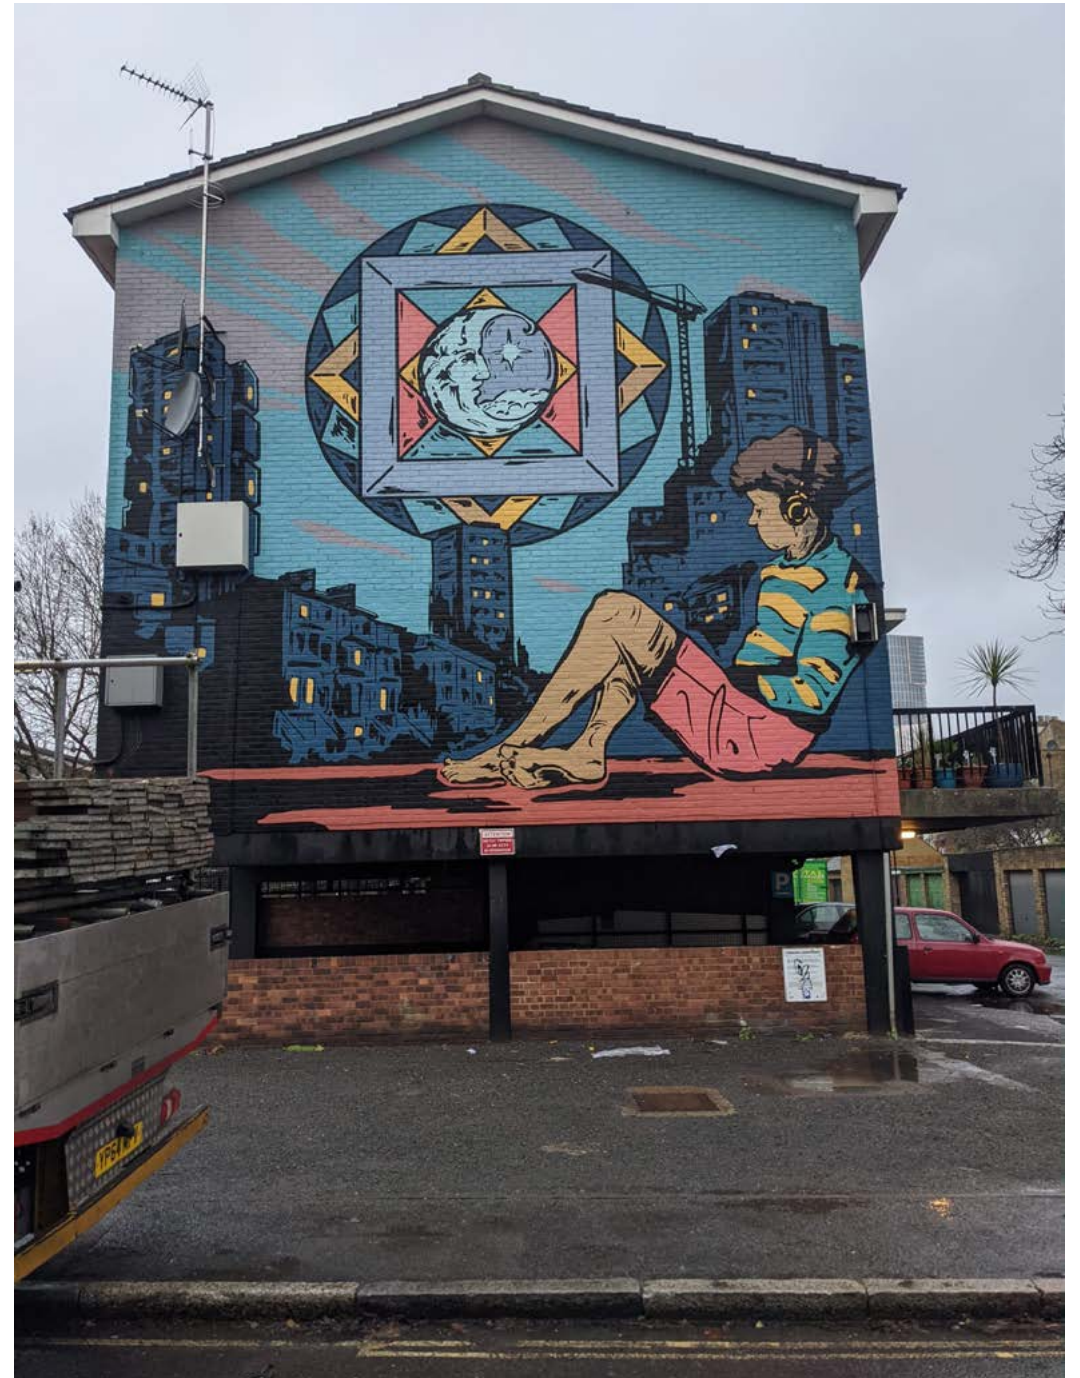

Palfrey Place

Lambeth Council

date. 2023

city. London

size. mural painting 85000 mm x 9000mm