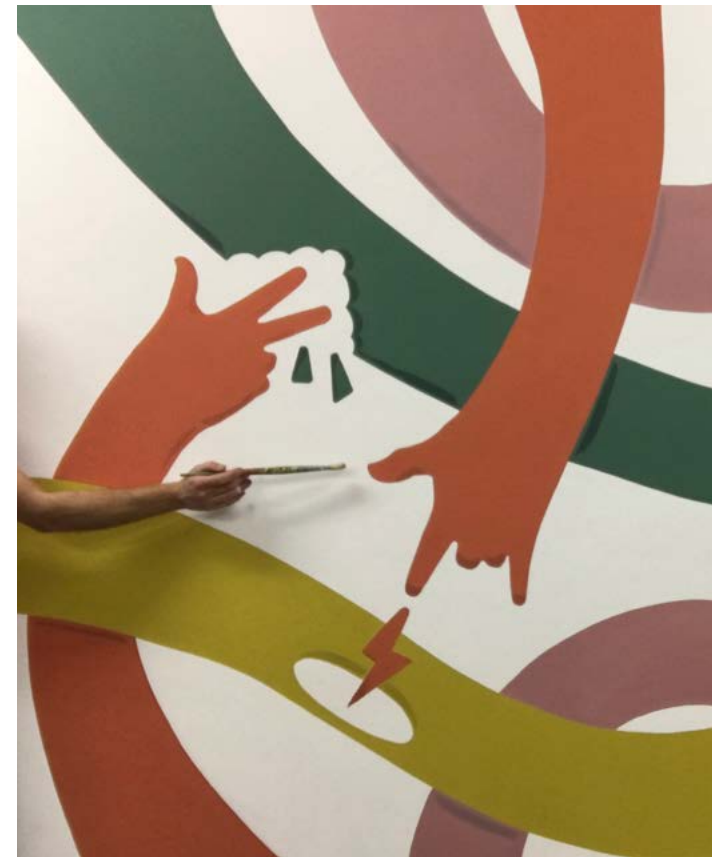

Private client

date. 2022

city. London

size. mural painting 2400 mm x 3000mm

Fighting Hands

Private client

date. 2021

city. London

size. mural painting 2800 mm x 3200mm

Under the sea

Private client

date. 2023

city. Hasting

size. mural painting 5000 mm x 2500mm

Oxford Skyline

Private client