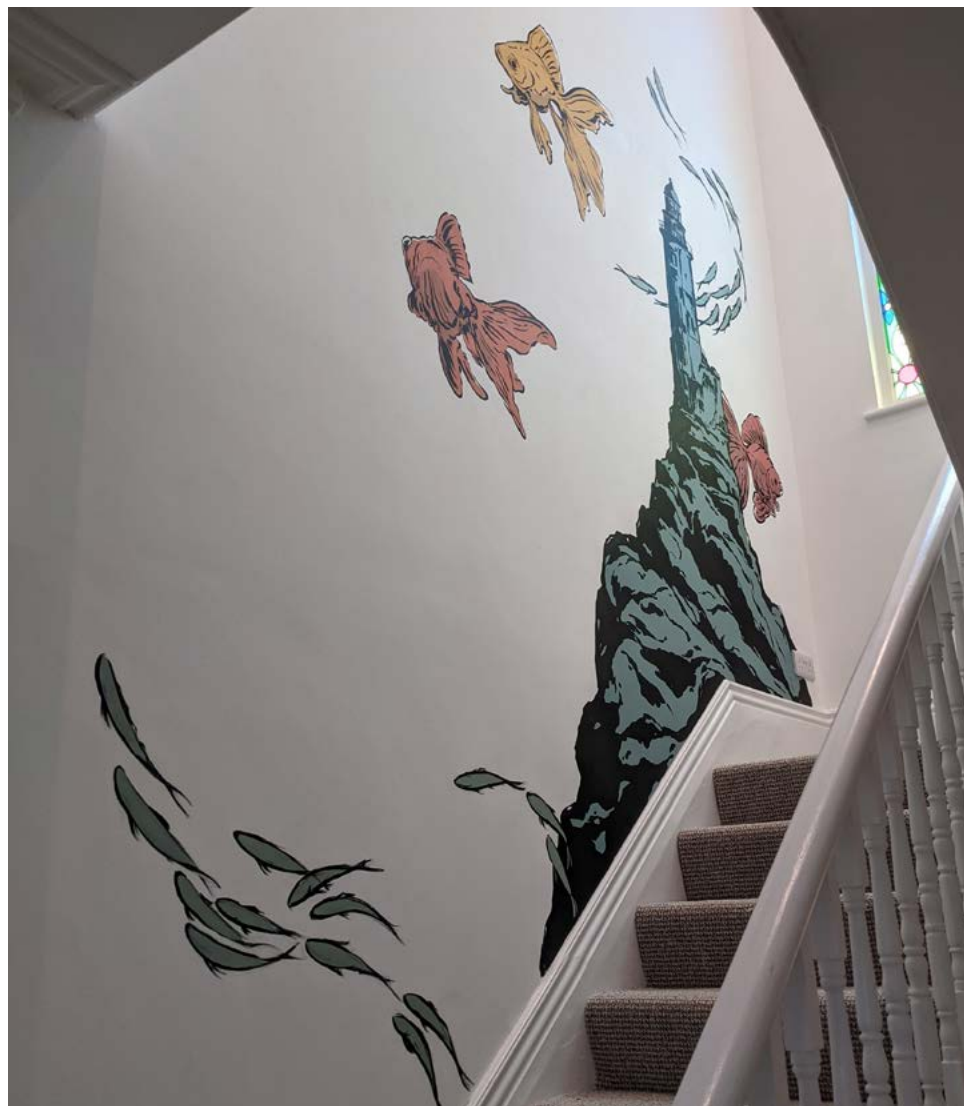

size. mural painting 2800 mm x 3200mm

Under the sea

Private client

date. 2023

city. Hasting

size. mural painting 5000 mm x 2500mm

Oxford Skyline

Private client

date. 2022

city. Oxford

size. mural painting 4500 mm x 2500mm

Dancing Jelly Fish

Private client

date. 2022

city. Folkstone

size. mural painting 10000 mm x 5000mm