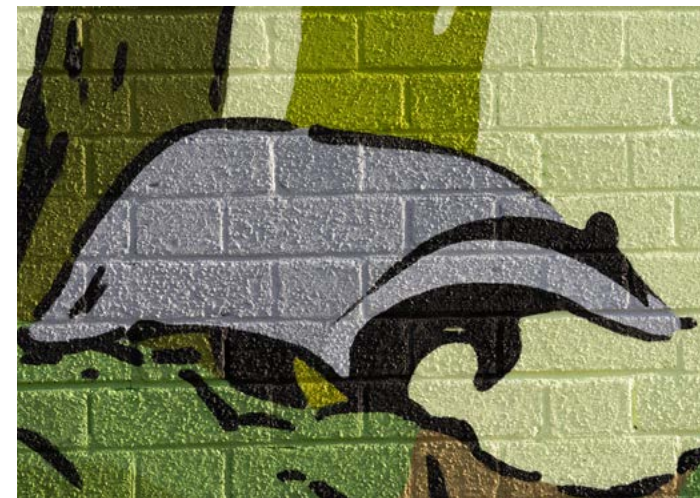

Chestnut Road

Lambeth Council

date. 2023

city. London

size. mural painting 4500 mm x 17000mm