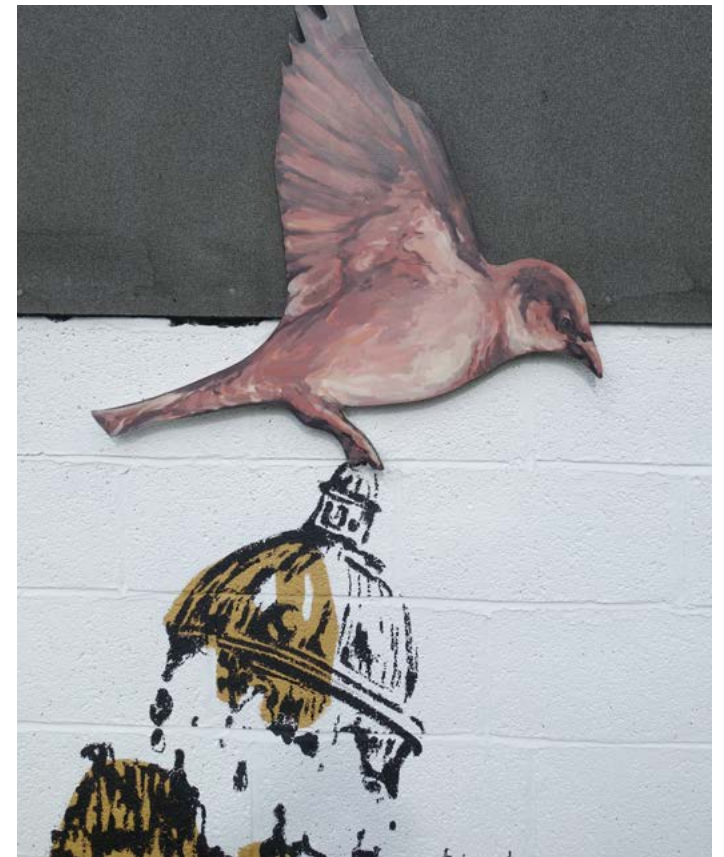

size. mural painting 2800 mm x 3200mm

Under the sea

Private client

date. 2023

city. Hasting

size. mural painting 5000 mm x 2500mm

Oxford Skyline

Private client

date. 2022

city. Oxford

size. mural painting 4500 mm x 2500mm

Dancing Jelly Fish

Private client

date. 2022

city. Folkstone

size. mural painting 10000 mm x 5000mm