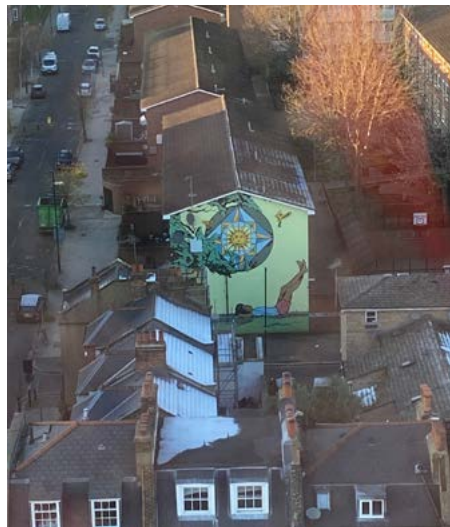

Palfrey Place

Lambeth Council

date. 2023

city. London

size. mural painting 11000 mm x 9000mm