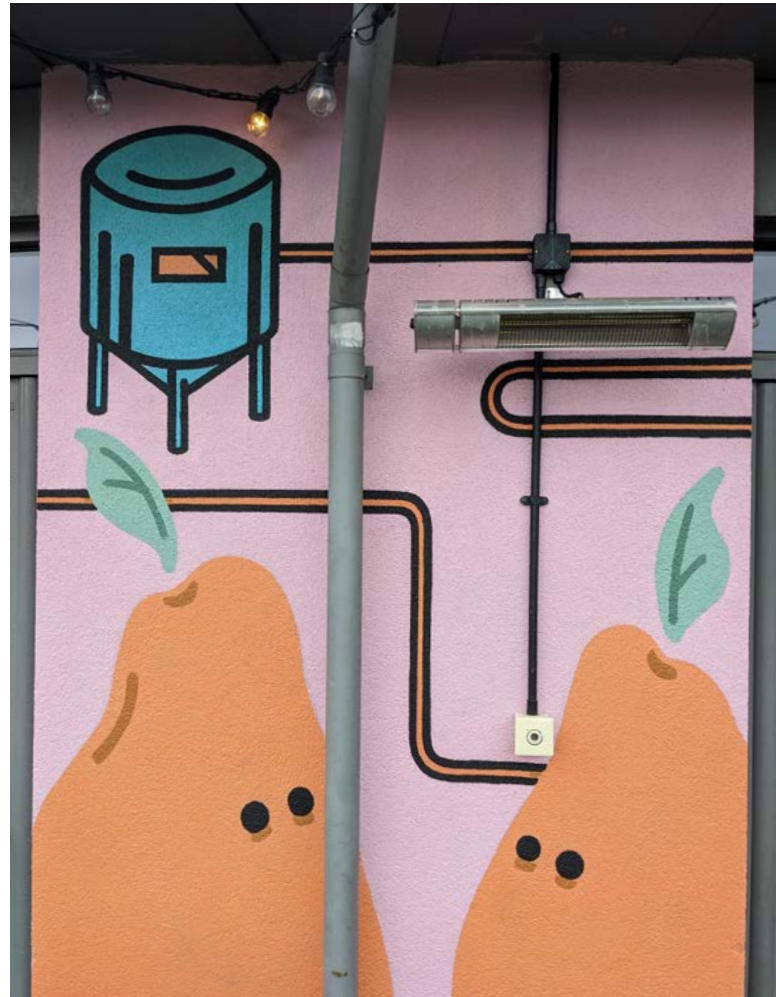

Various Client
date. 2022
city. London
size. N/A

Brewery 0 Degrees

Private Client

date. 2023

city. Bristol

size. 2400 x 1500 (3 units)

Ben Tre Restaurant

Private client