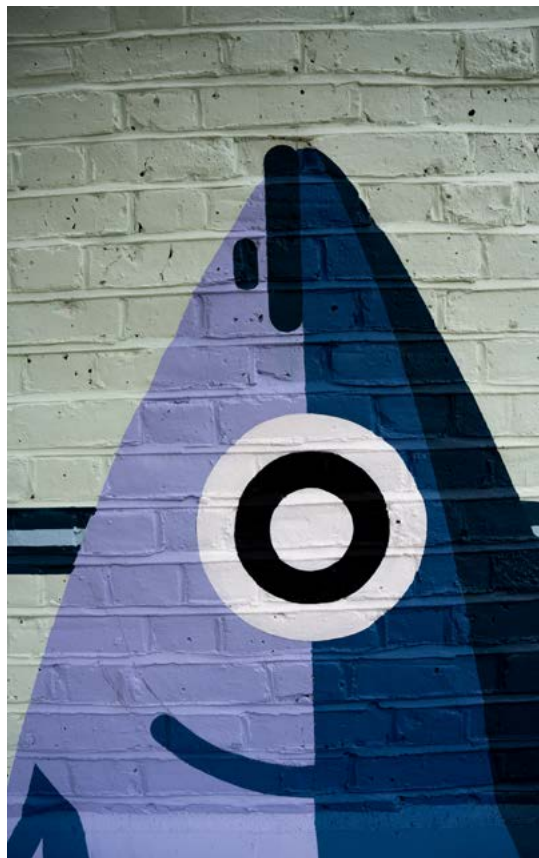

Simon Hills

Mural Artist

simonhills17@yahoo.co.uk - 07907850744

Wilcox Road

Lambeth Council

date. 2023

city. London

size. mural painting 10000 mm x 15000mm