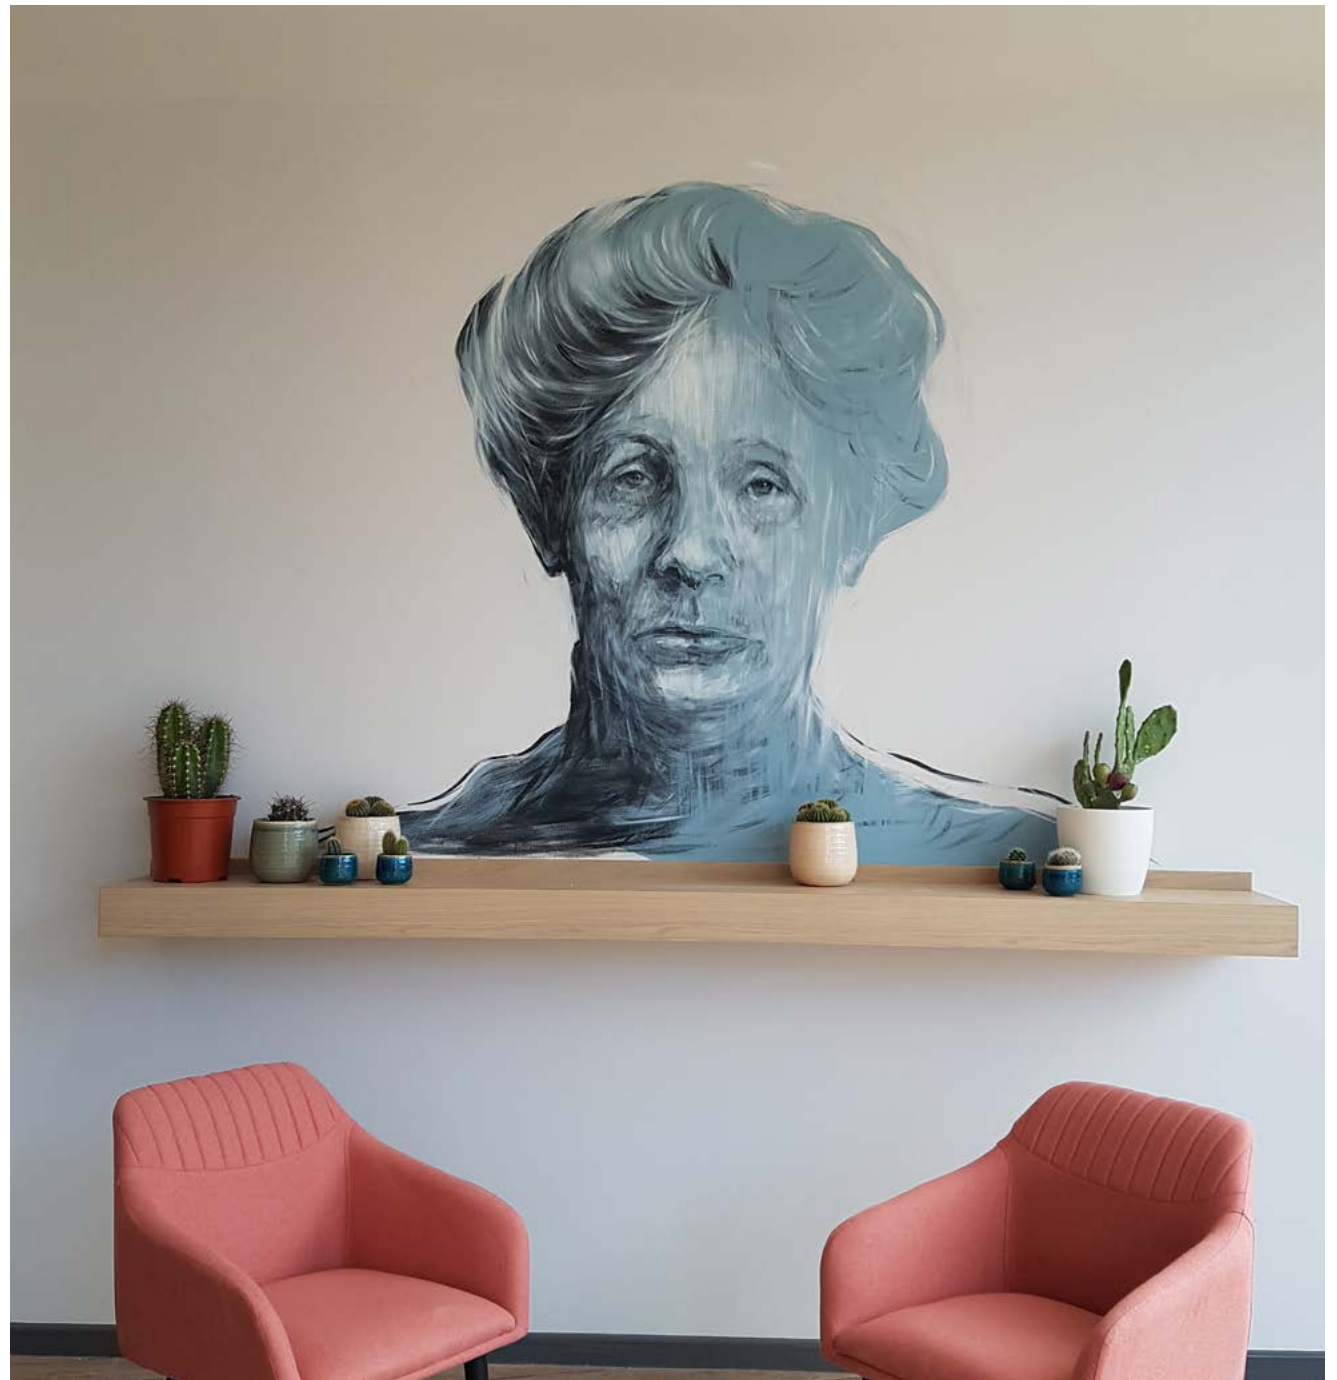

Emmeline Pankhurst

Student accommodation

date. 2019

city. Chester

size. mural painting 1600 mm x 2000mm