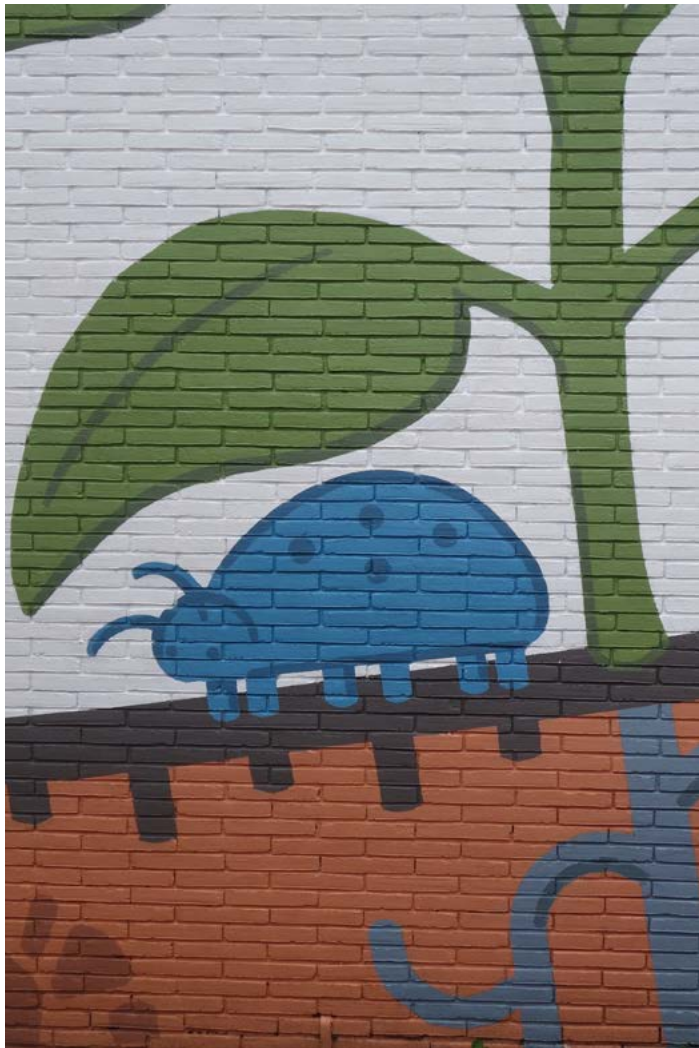

city. London

size. mural painting 3100 mm x 25000mm

Livity Passage

Lambeth Council

date. 2022

city. London

size. mural painting 3100 mm x 25000mm

Sign Writting and Shutter Painting