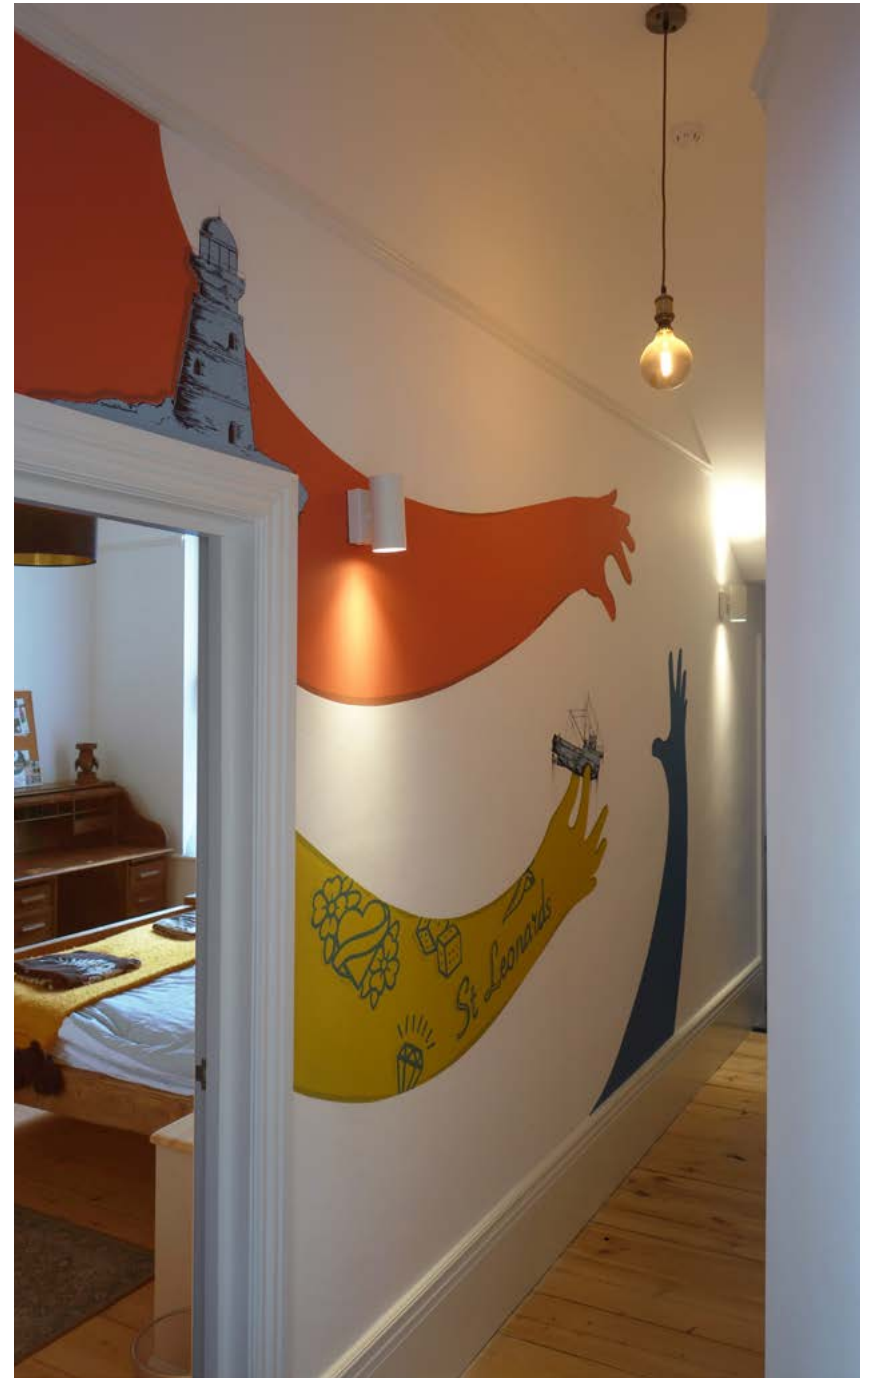

Hastings

Private client
date. 2022
city. Hastings
size. mural painting 2800 mm x 4500mm