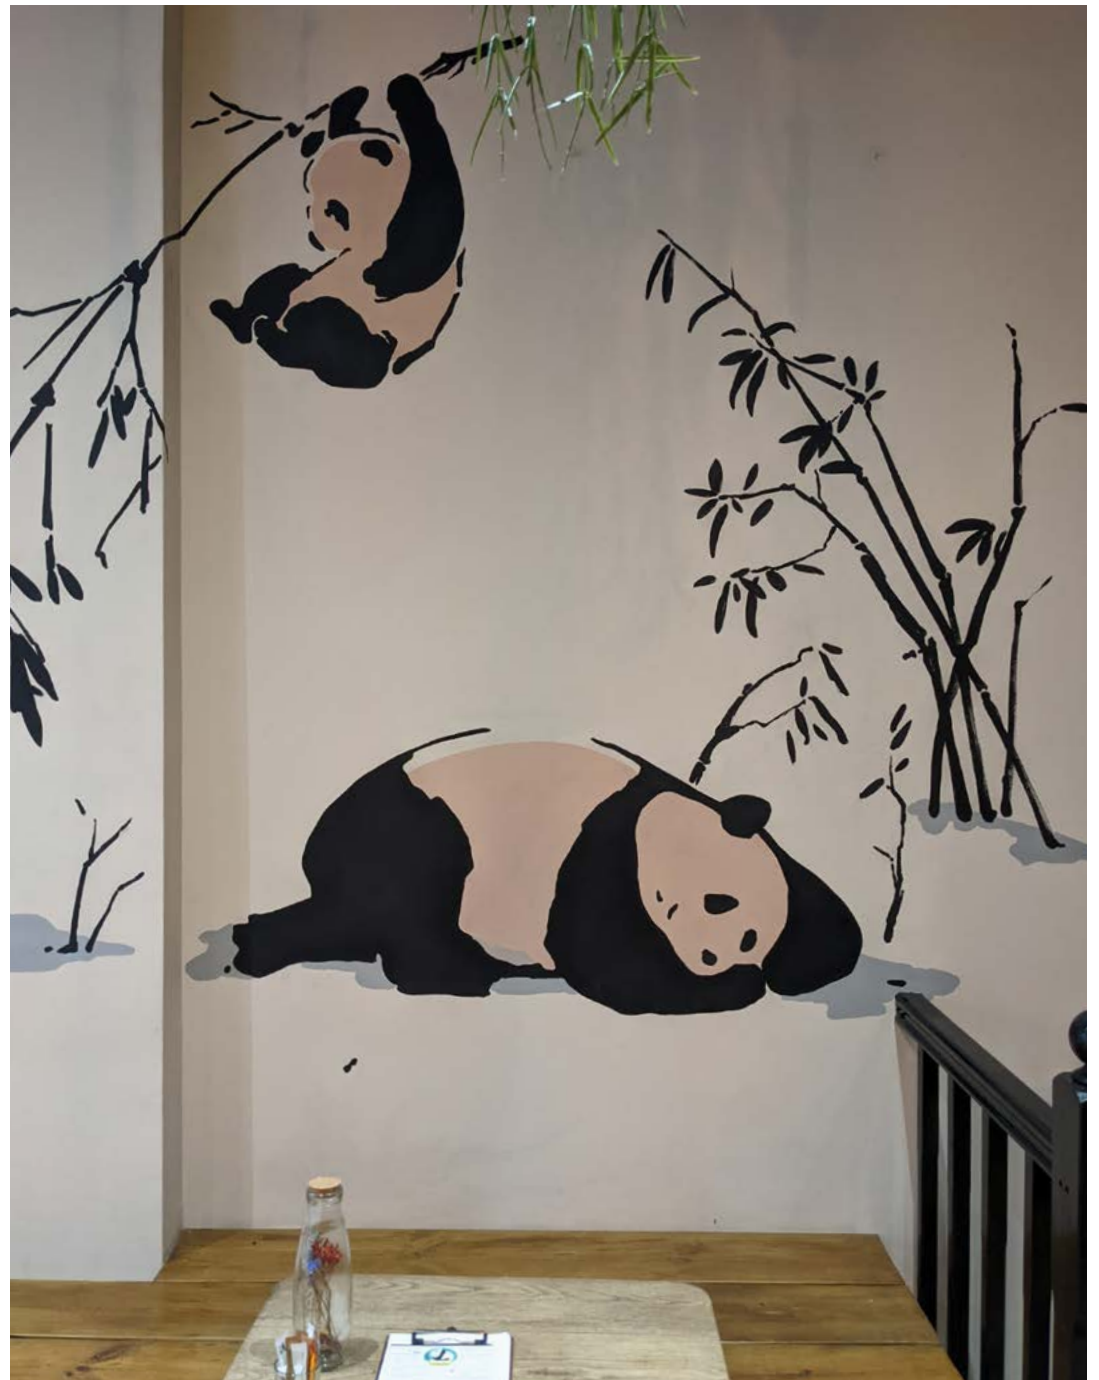

Panda Cafe

Private client

date. 2023

city. London

size. mural painting 2400 mm x 5000mm